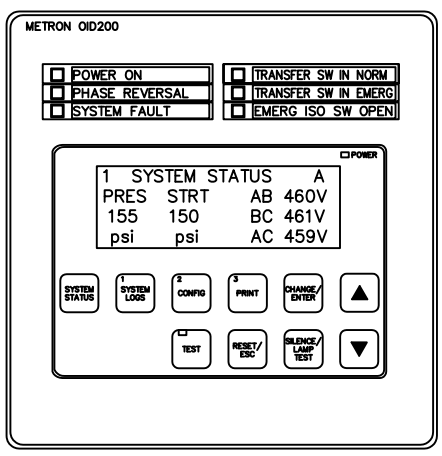

PILOT DEVICE DETAIL

VOLTAGE	HORSEPOWER
200V	150 HP.
208V	150 HP.
230V	200 HP.
380V, 415V	300 HP.
460V	350-400 HP.

NEMA 2 ENCLOSURE.

NOTES:
 ALL DIMENSIONS IN INCHES AND MILLIMETERS ()

DRAWN	/k	11-24-04	 A Division of: Hubbell ICD, Inc. <small>4301 Cheyenne Dr., Archdale, NC 27263</small>
CHECK	RL	11-24-04	
APPD	MLX	11-24-04	
ENCLOSURE DIMENSIONS MODEL MP300 W/TRANSFER SWITCH 76" CABINET ELECTRIC FIRE PUMP CONTROLLER			OPTIONS: CD34518A
			SCALE N.T.S. SHEET 1 OF 1